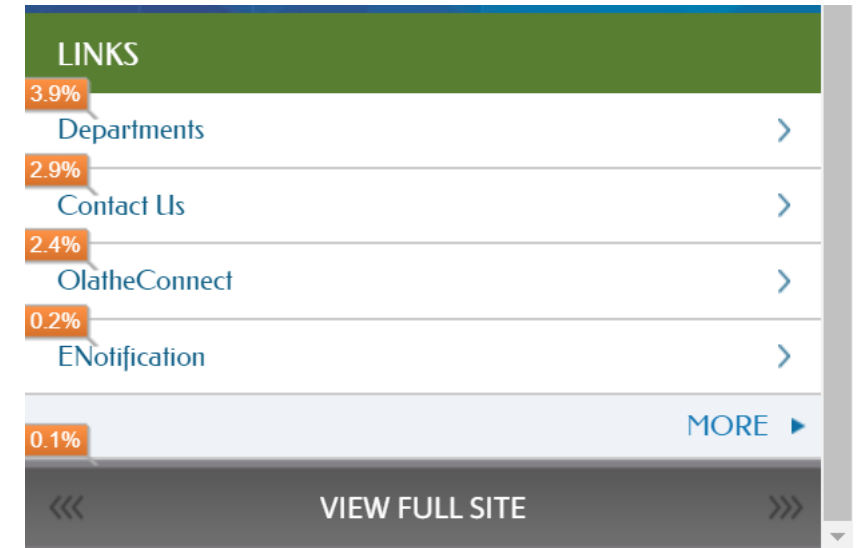

Strong click rates. Focus on structure of

*links without % get less than .1% of traffic - Links to outside pages typically will not show %

Homepage Menu

I Want To...

Consider using CTAs in Mega Menu

Possibly Service Directory

**links without % get less than .1% of traffic - Links to outside pages typically will not show %*

Mobile Homepage

Employment	11%
City Council	2.6%
Licenses and Permits	1%
Recreation	1.8%
Service Request	2.4%
Trash and Recycling	4%