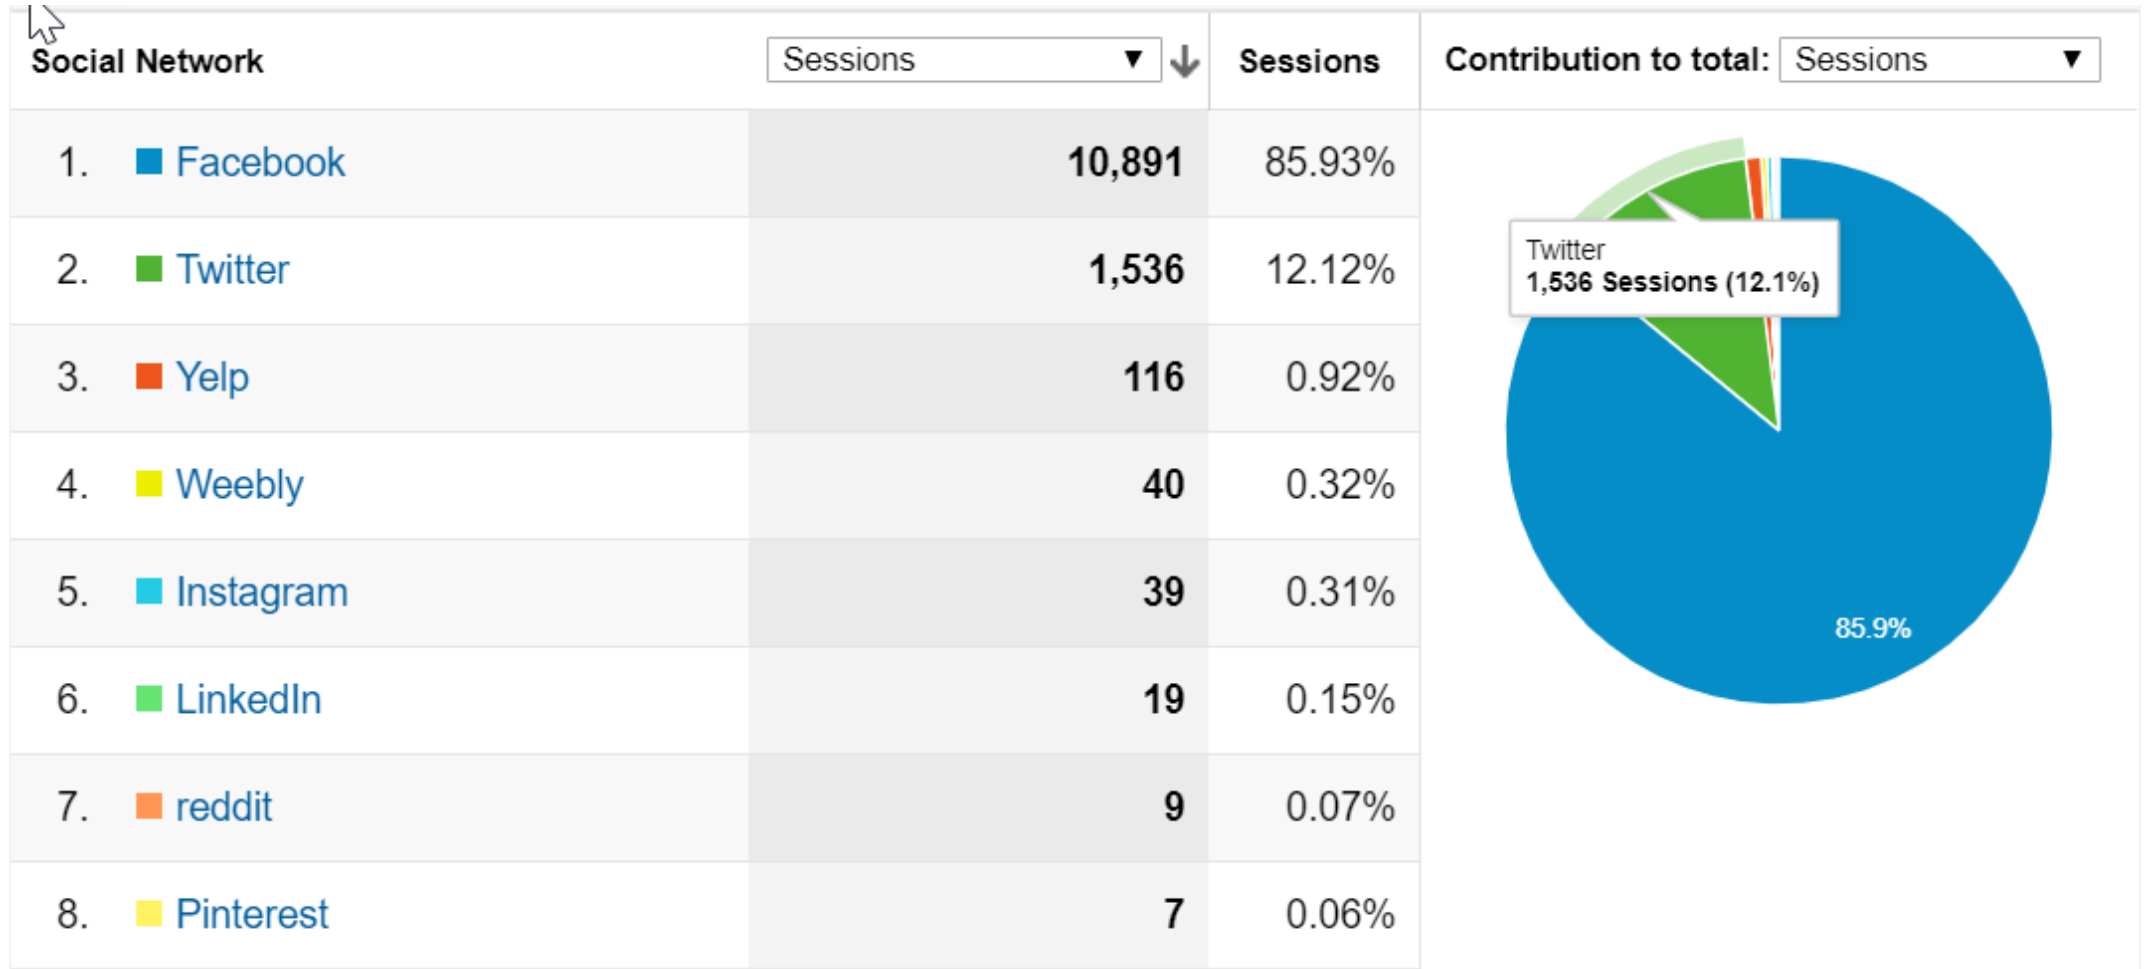

Pages referred by SocialMedia

Page Link	Pageviews
www.olatheks.org/government/public-works/streets/snow-removal	2,213
www.olatheks.org/government/parks-recreation/parks-trails-bike-lanes/park-trail-projects	1,022
www.olatheks.org/	974
www.olatheks.org/government/human-resources/employment	804
www.olatheks.org/government/police/animal-control/animal-adoption	554
www.olatheks.org/government/parks-recreation/special-events/qlathe-bbq-championship	476
www.olatheks.org/government/police/animal-control	283
www.olatheks.org/government/utilities/recycling	281
gis.olatheks.org/maps/pwSnowGPS_res/	244
www.olatheks.org/parksrec/occ	226
www.olatheks.org/government/public-works/streets/snow-removal	2,213
www.olatheks.org/government/parks-recreation/parks-trails-bike-lanes/park-trail-projects	1,022
www.olatheks.org/	974
www.olatheks.org/government/human-resources/employment	804
www.olatheks.org/government/police/animal-control/animal-adoption	554
www.olatheks.org/government/parks-recreation/special-events/qlathe-bbq-championship	476
www.olatheks.org/government/police/animal-control	283

Network Referral by Social Channels

Over last 6 months